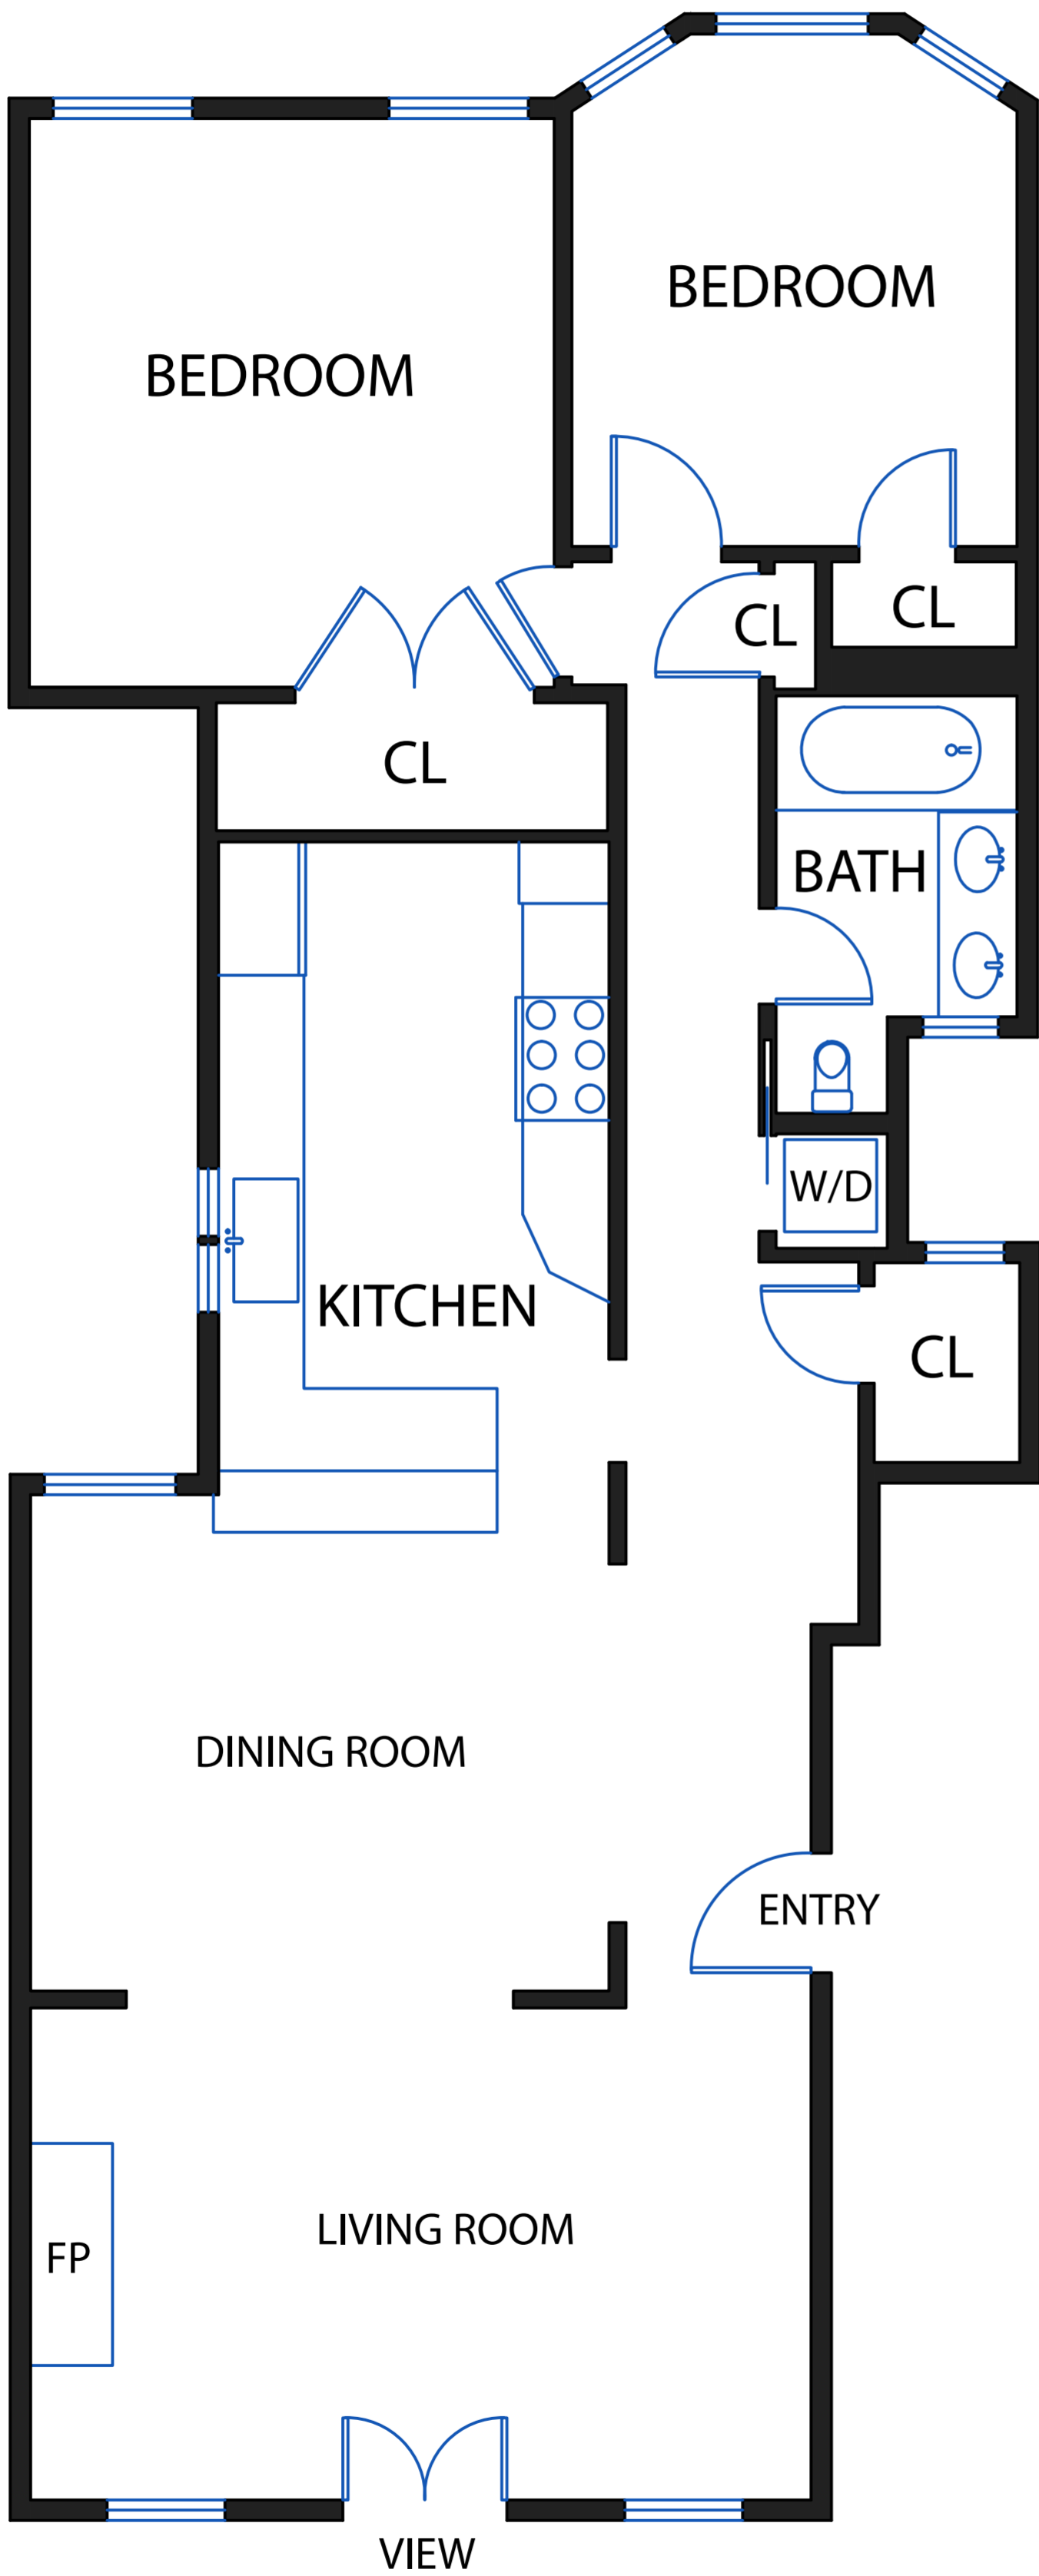

# 1361 FRANCISCO STREET

## MAIN LEVEL

## GARAGE

NOTE: FLOOR PLANS, SQUARE FOOTAGE AND DIMENSIONS ARE APPROXIMATE AND NOT FOR CONSTRUCTION PURPOSES. A PROSPECTIVE BUYER SHOULD NOT RELY ON THESE PLANS, SQUARE FOOTAGE AND DIMENSIONS IN MAKING THEIR PURCHASE DECISION AND SHOULD CAREFULLY VERIFY THE ABOVE ITEMS AND ALL OTHER INFORMATION HEREIN.